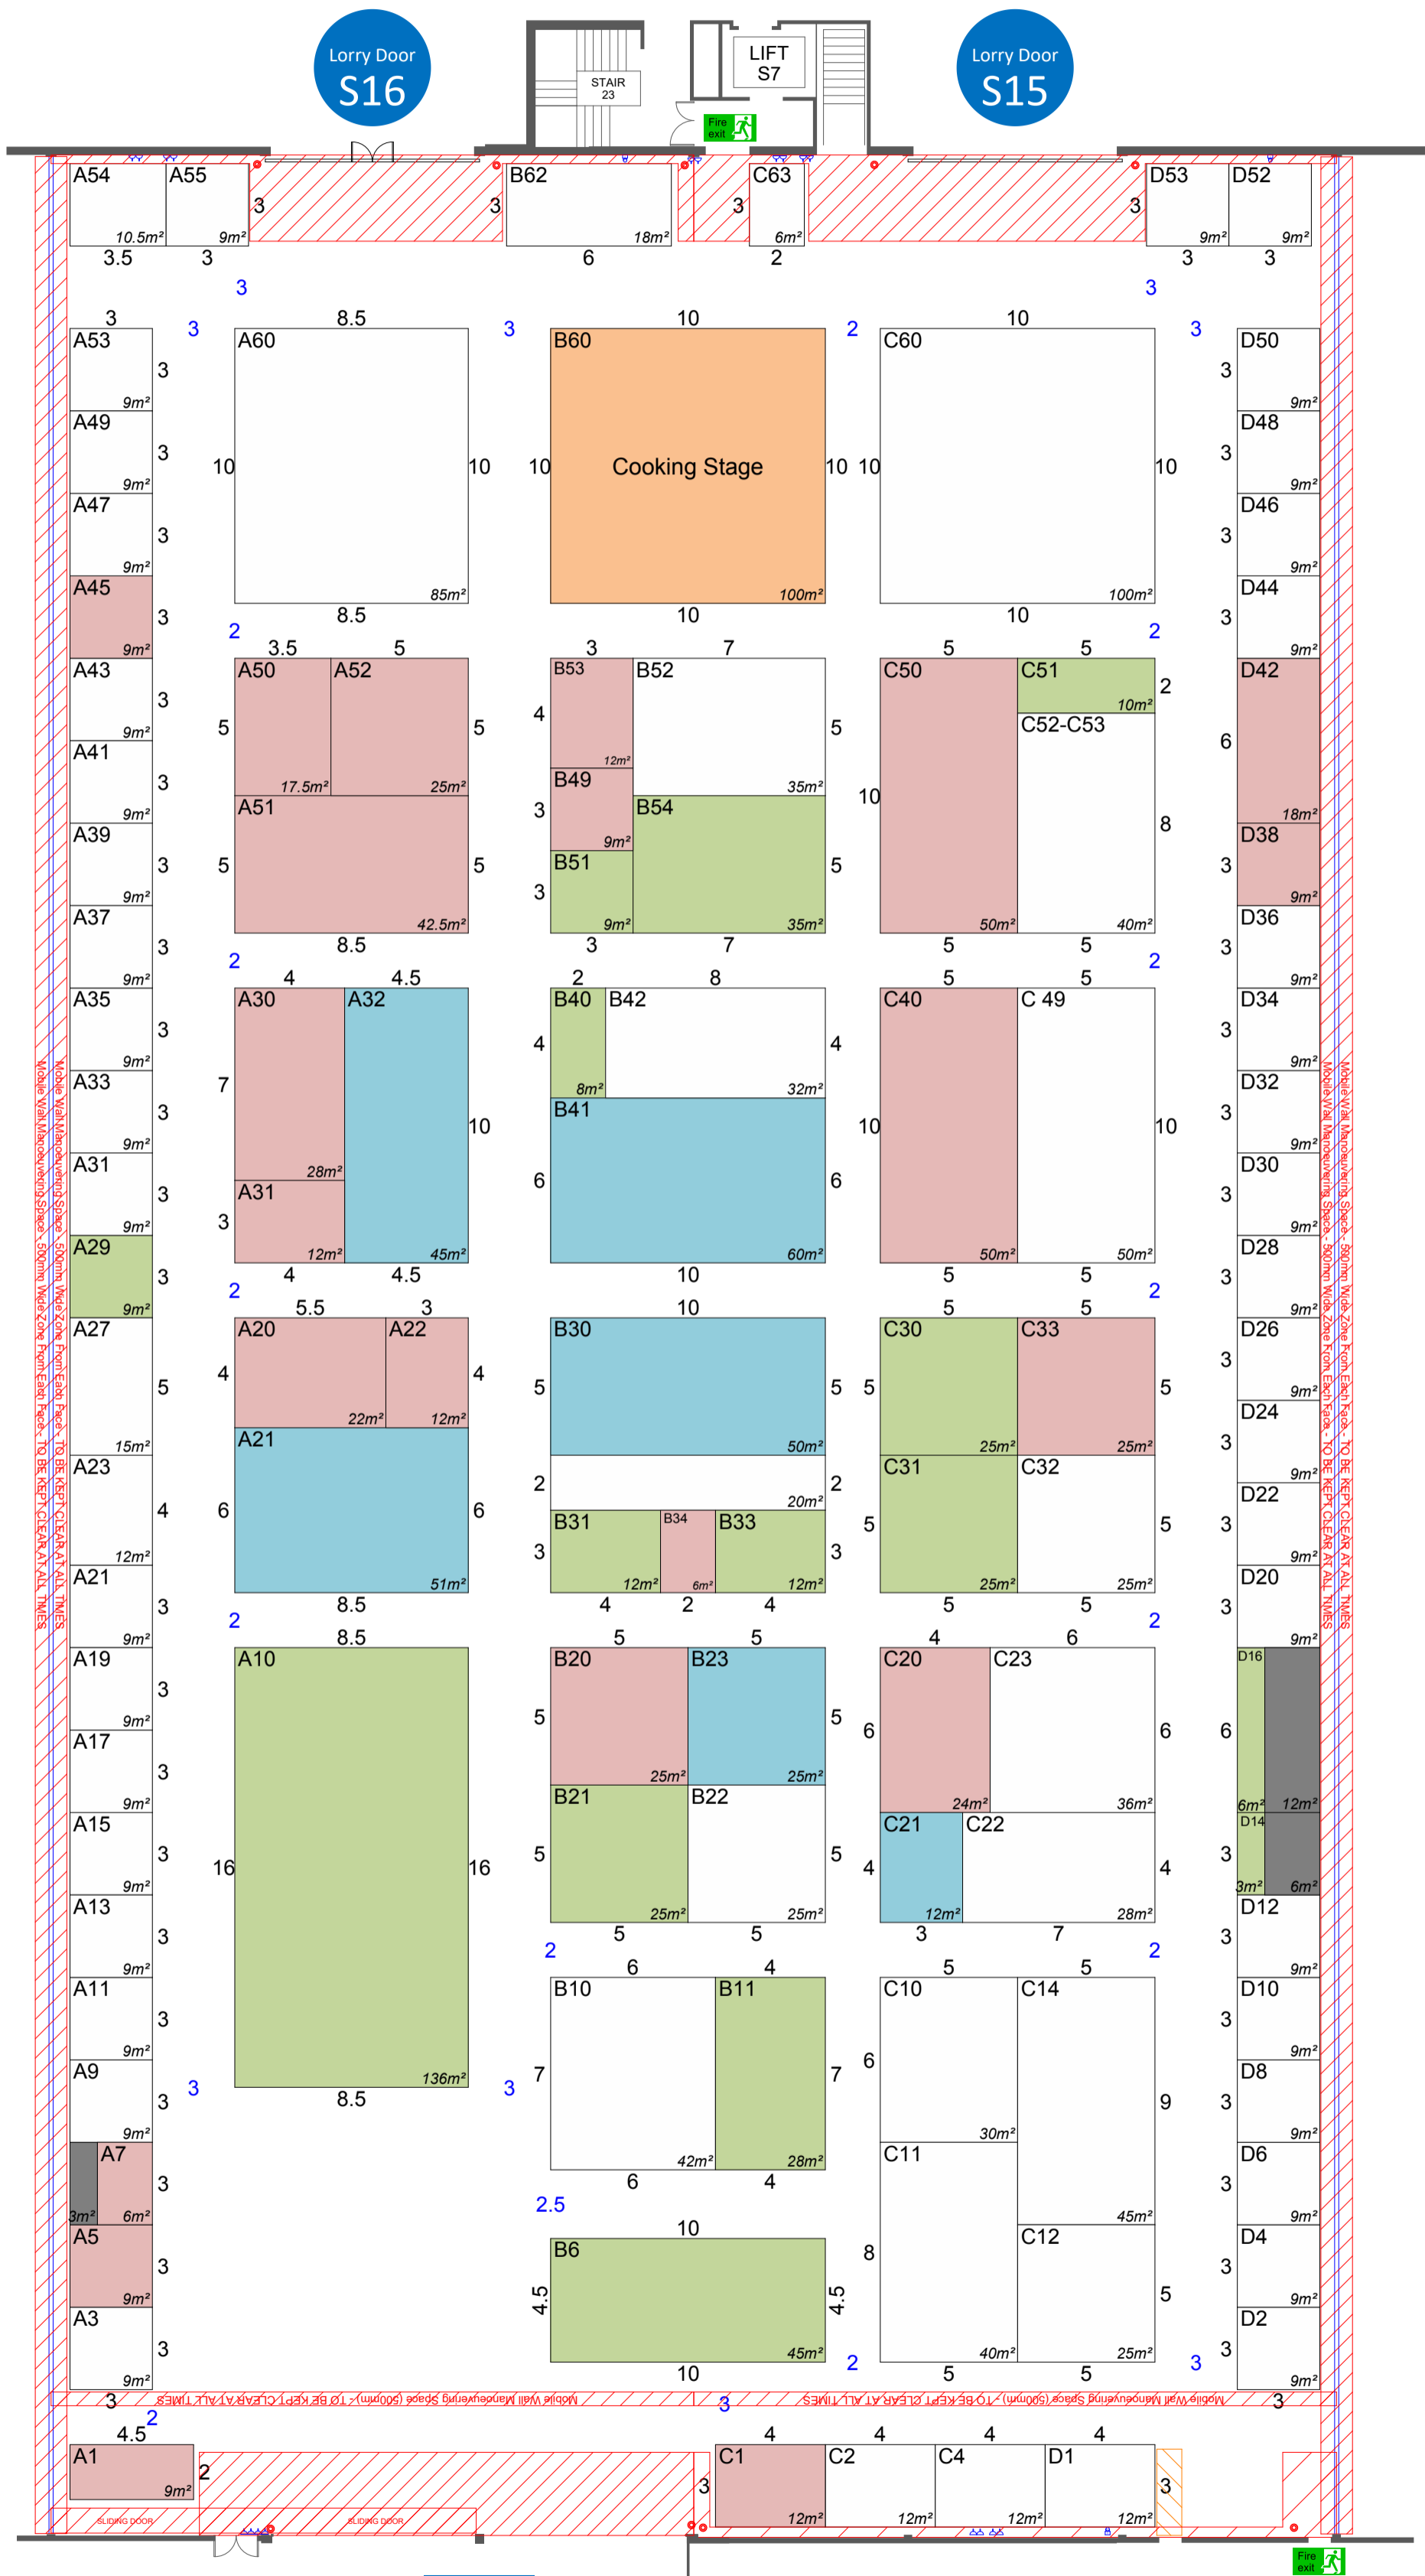

European Pizza & Pasta Show 2020

11 - 12 November 2020

- Available Stand
- Feature
- Reserved
- Shell - No Fascia
- Shell Scheme
- Space Only
- Storage
- Void

Mobile Wall Manoeuvring Space (500mm) - TO BE KEPT CLEAR AT ALL TIMES

Mobile Wall Manoeuvring Space (500mm) - TO BE KEPT CLEAR AT ALL TIMES

Entrance