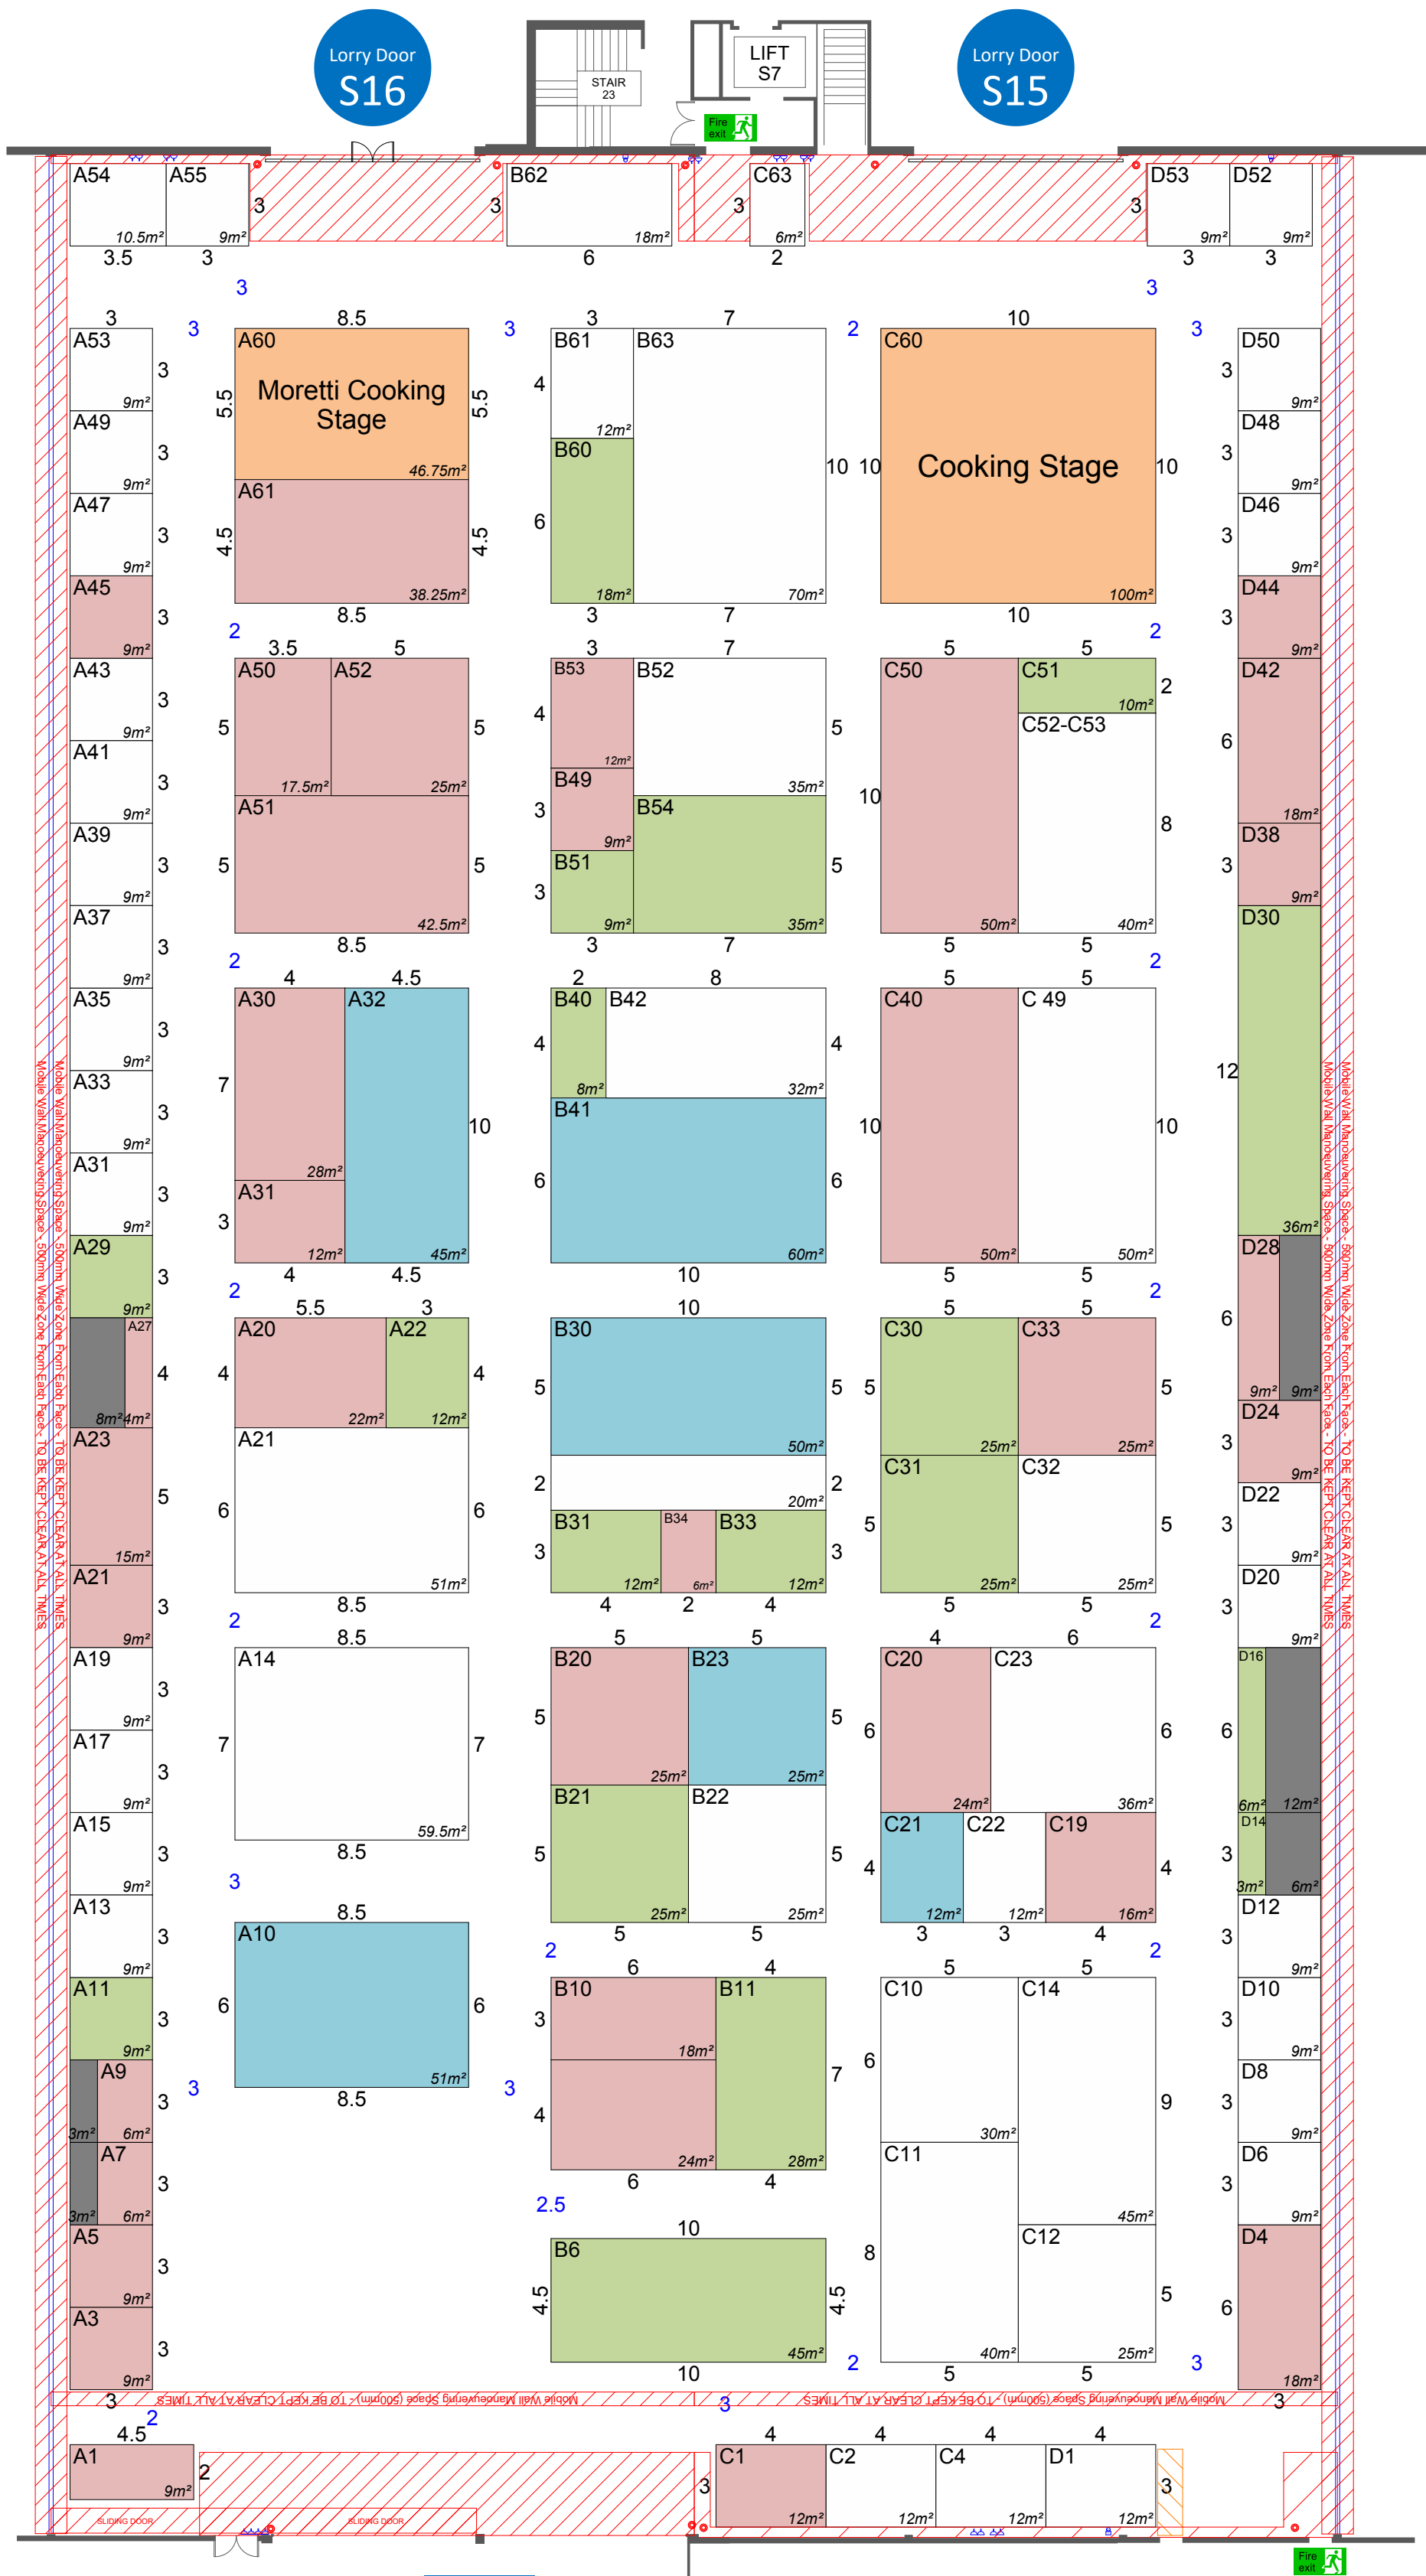

European Pizza & Pasta Show 2020

11 - 12 November 2020

Entrance

EXCEL
LONDON

S15 - S16